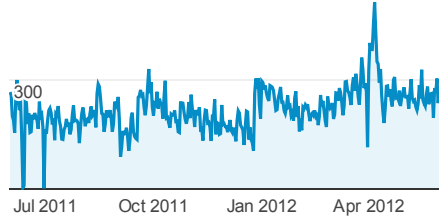

My Dashboard

Jun 1, 2011 - May 31, 2012

Visits

79,841

% of Total: 100.00% (79,841)

Visits

● Visits

600

Pageviews

236,327

% of Total: 100.00% (236,327)

Pageviews

● Pageviews

1,400

Pages / Visit

2.96