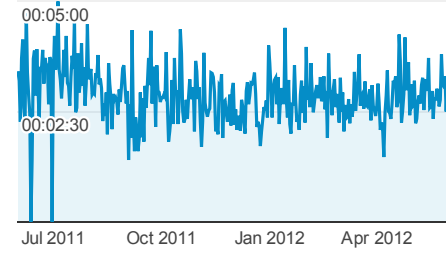

Site Avg: 2.96 (0.00%)

Visits by Traffic Type

Pageviews and Unique Pageviews by Page

Page	Pageviews	Unique Pageviews
/	30,163	23,831
/beechworth_ac commodation/in dex.html	20,582	12,997
/visitor_informati on/index.html	13,301	10,055
/beechworth_ac commodation/b edbreakfast.htm	12,146	9,920
/beechworth_ac commodation/2to 4.html	10,584	8,699
/beechworth_ac commodation/m otelshotels.htm	10,298	8,549
/events_calenda r/index.html	6,527	5,083
/beechworth_ac commodation/s elfcontained_2or more.html	6,037	5,208
/visitors_guide_ beechworth/inde x.html	5,839	4,642
/destination_bee chworth/getting_ here.html	5,223	4,477

Avg. Visit Duration

● Avg. Visit Duration

Visits and Avg. Visit Duration by Country/...

Country / Territory	Visits	Avg. Visit Duration
Australia	75,819	00:02:56
United States	844	00:01:25
United Kingdom	628	00:02:46
New Zealand	431	00:02:53
Canada	166	00:01:29
Germany	148	00:02:15
India	141	00:02:18
Singapore	96	00:02:24
Netherlands	92	00:02:12
France	84	00:01:32