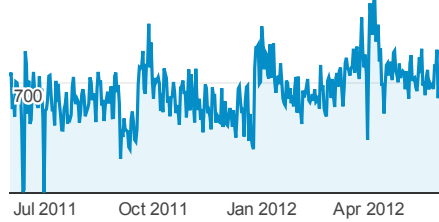

My Dashboard

Jun 1, 2011 - May 31, 2012

Visits

79,841

% of Total: 100.00% (79,841)

Visits

● Visits

600

Pageviews

236,327

% of Total: 100.00% (236,327)

Pageviews

● Pageviews

1,400

Pages / Visit

2.96