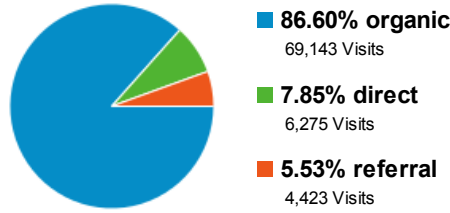

Visits by Traffic Type

Pageviews and Unique Pageviews by Page

Page	Pageviews	Unique Pageviews
/	30,163	23,831
/beechworth_ac commodation/in dex.html	20,582	12,997
/visitor_informati on/index.html	13,301	10,055
/beechworth_ac commodation/b edbreakfast.htm	12,146	9,920
/beechworth_ac commodation/2to 4.html	10,584	8,699
/beechworth_ac commodation/m otelshotels.htm	10,298	8,549
/events_calenda r/index.html	6,527	5,083
/beechworth_ac commodation/s elfcontained_2or more.html	6,037	5,208
/visitors_guide_ beechworth/inde x.html	5,839	4,642
/destination_bee chworth/getting_ here.html	5,223	4,477